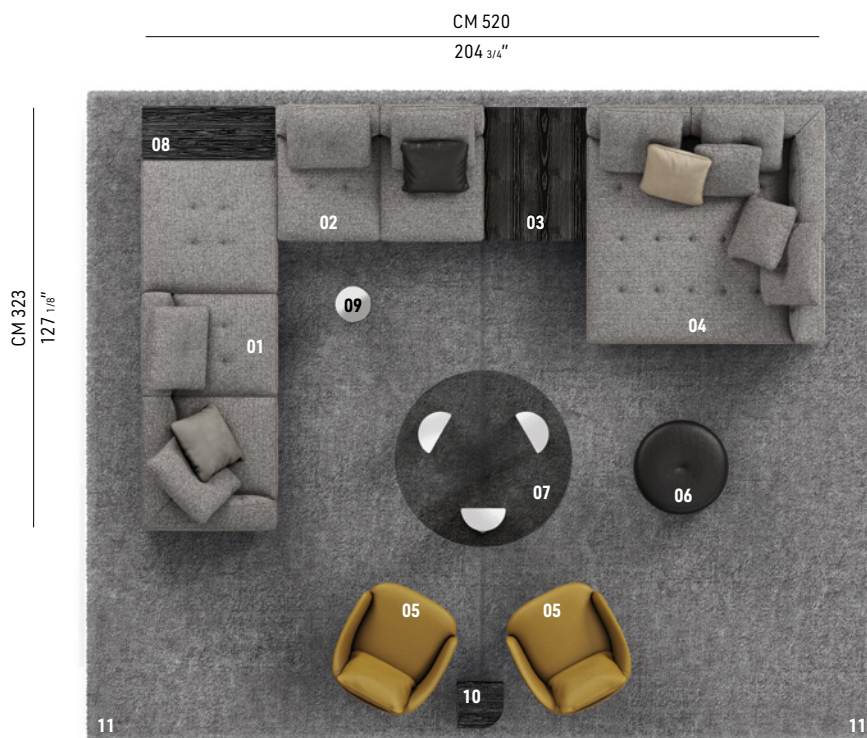

DYLAN LOW

RODOLFO DORDONI DESIGN

The timeless, multifaceted stylistic language of the distinguished yet cosy Dylan modular seating system is also expressed in the Dylan Low version. With a more classic and traditional identity, raised 7,5 cm off the ground, this version effortlessly interprets a timeless taste. It is capable of expressing multiple aesthetic and compositional languages, fitting with ease into environments with different uses.

DYLAN LOW - Arrangement 04

SOFA ARRANGEMENT

- 01 DYLAN LOW**
OPEN-END ELEMENT WITH ARMREST SX
SEAT 77 - CM 283X102 H81
- 02 DYLAN LOW**
CENTRAL ELEMENT - SEAT 77
CM 158X102 H81
- 03 DYLAN LOW**
COFFEE TABLE CM 79X102 H22
TABLE-TOP MOD. A
- 04 DYLAN LOW**
CHAISE-LONGUE DX - SEAT 77
CM 181X181 H81

10
JAMES
SIDE TABLE CM 35X35 H45

11
DIBBETS
RUGS CM 500X300