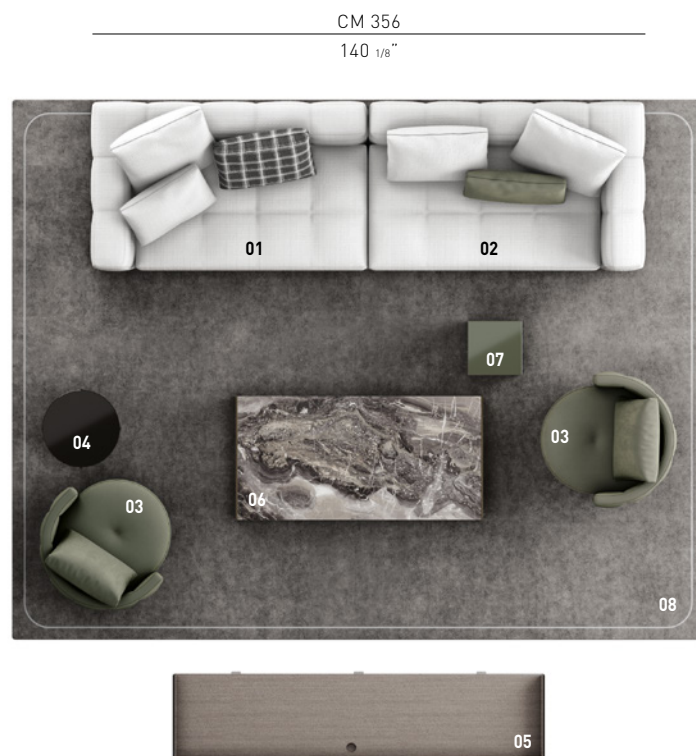

BLAZER — Arrangement 02

SOFA ARRANGEMENT

- 01 **BLAZER**
ELEMENT WITH 1 ARMREST SX - CM 178X108 H86
- 02 **BLAZER**
ELEMENT WITH 1 ARMREST DX - CM 178X108 H86

FURNISHING ACCESSORIES

- 03 **TORII "MEDIUM"**
SWIVEL ARMCHAIRS Ø CM 88 H72

- 04 **TORII**
SIDE TABLE Ø CM 50 H30

- 05 **DARREN**
LIVING/TV HORIZONTAL SIDEBBOARD
WITH 3 DRAWERS CM 240X56 H54,5 -
LEGS VERSION

- 06 **LINHA**
COFFEE TABLE CM 160X80 H28

- 07 **SOLID**
SIDE TABLE CM 35X35 H45

- 08 **OUTLINE**
RUG CM 450X350

Furnishing accessories

03
TORII "MEDIUM"
SWIVEL ARMCHAIRS Ø CM 88 H72

04
TORII
SIDE TABLE Ø CM 50 H30

05
DARREN
LIVING/TV HORIZONTAL SIDEBOARD
WITH 3 DRAWERS CM 240X56 H54,5 -
LEGS VERSION

06
LINHA
COFFEE TABLE CM 160X80 H28

07
SOLID
SIDE TABLE CM 35X35 H45

08
OUTLINE
RUG CM 450X350

Settings